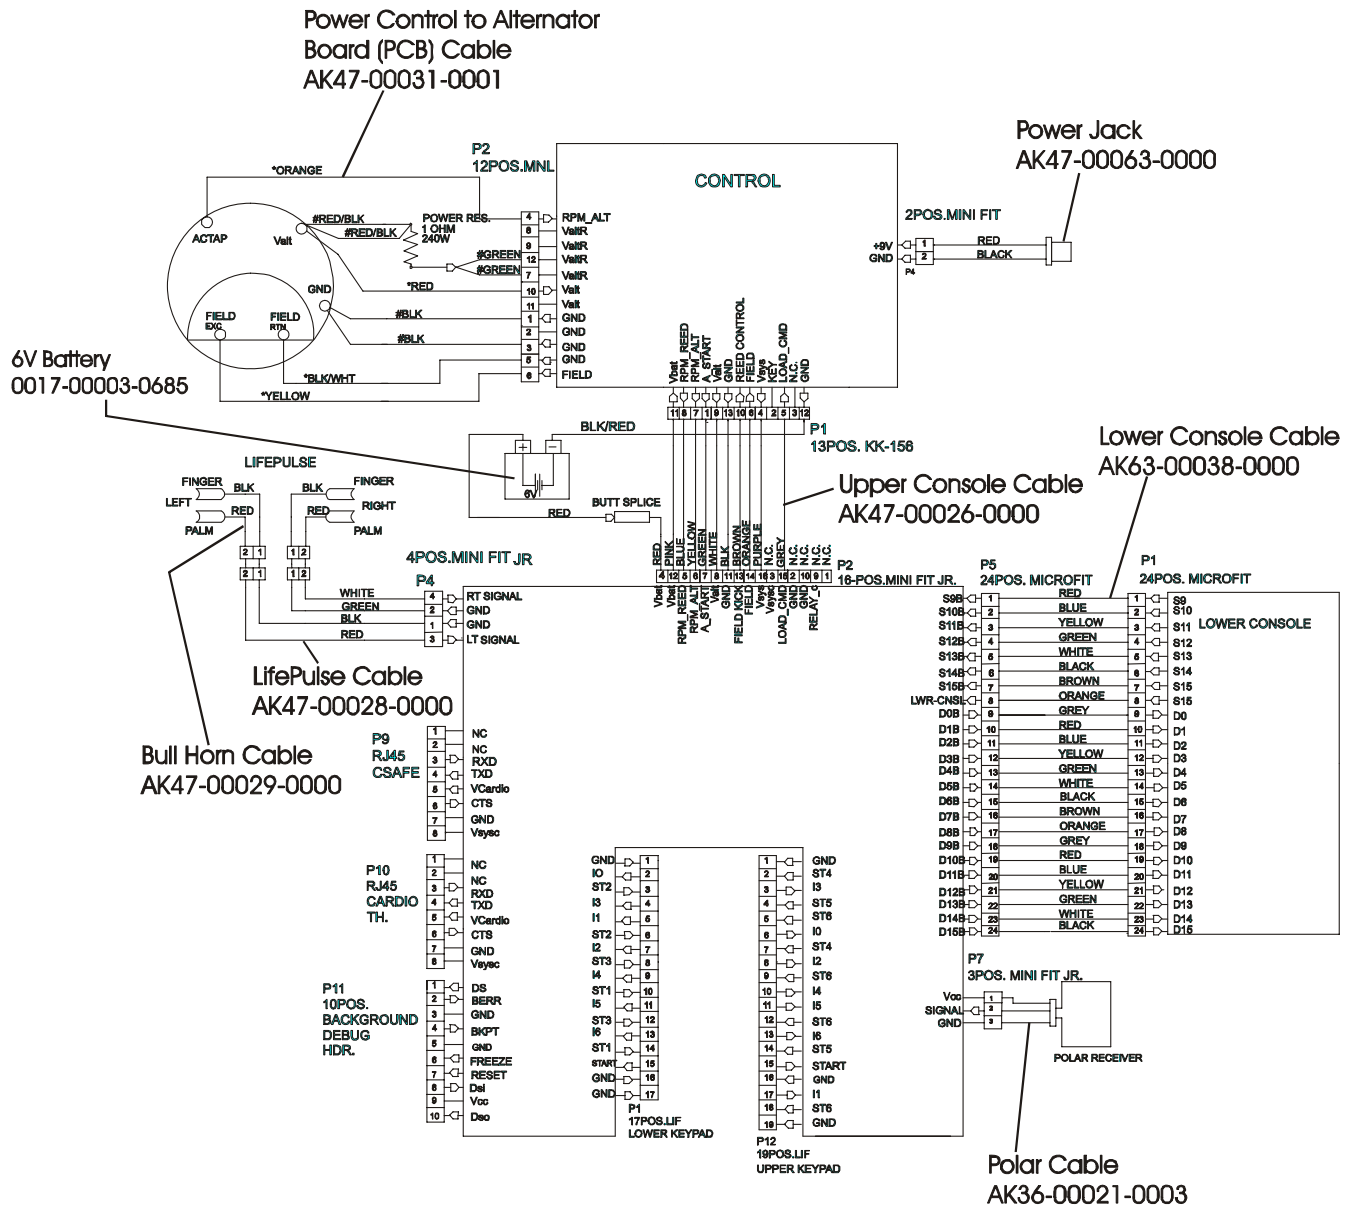

LifeFitness

ARCTIC SILVER 95Si Stairclimber

Customer Support Services
PARTS MANUAL rev 09 Sep 2008

	Page
Console Components.....	4
Frame Components	5
Shrouds and Pedal Tube.....	6
Pedal Assembly	7
Clutch/Shaft/Pulley Assembly	8
Left Clutch Assembly	9
Crossover Pulley Assembly.....	10
Alternator Assembly	11
Guide Rollers.....	12
Power Control Board and Resistors	13
Polar Receiver Assembly	14
Cables.....	15

Description	Part No.
Operation Manual	M051-00K47-A025
Hardware Bag	AK47-00106-0000
Touch-up Paint: Spray Can 0.5 oz. Bottle w/Applicator 0.33 oz. pen	0017-00008-0204 0017-00008-0205 0017-00008-0206
Service Manual	M051-00K47-A013

Language	Part No.	
	Console Assembly	Overlay/Bezel/Switch Assembly
Eng Met	AK47-00094-0001	AK47-00098-0001
Ger Met	AK47-00094-0003	AK47-00098-0003
Spn Met	AK47-00094-0004	AK47-00098-0004
Jap Met	AK47-00094-0006	AK47-00098-0006
Frn Met	AK47-00094-0007	AK47-00098-0007
Itl Met	AK47-00094-0008	AK47-00098-0008
Dut Met	AK47-00094-0009	AK47-00098-0009
Por Met	AK47-00094-0010	AK47-00098-0010

ARCTIC SILVER 95Si
Shrouds and Pedal Tube

95S-0XXX-02
S/N ACF10000 and up

Description	Part No.
Domestic 120/60 Battery Charge w/Cord	118E-00001-0165
Universal Battery Charger w/o Line Cord	118E-00001-0166
Line Cord 220V/60Hz	0017-00003-0704
Line Cord 100V/50Hz	
Line Cord 240+	0017-00003-0918
Line Cord 220V/50Hz	0017-00003-0691
Line Cord 200V/50Hz	
Line Cord 230V/50Hz	